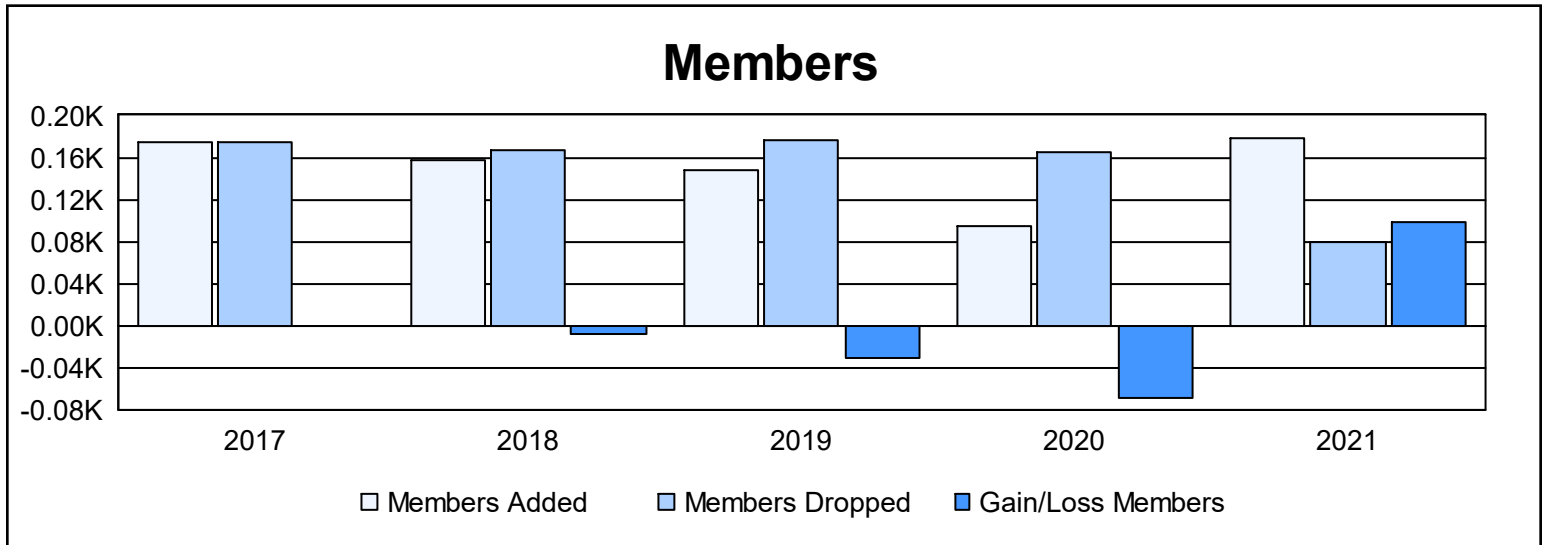

Year	New Clubs	Dropped Clubs	Gain/ Loss Clubs	New Members	Charter Members	Reinstate Members	Transfer Members	Total Member Added	Total Members Dropped	Gain/ Loss Members
2016-2017	0	1	-1	170	1	3	1	175	175	0
2017-2018	0	2	-2	144	2	10	2	158	166	-8
2018-2019	0	3	-3	124	12	7	4	147	177	-30
2019-2020	0	1	-1	87	2	4	2	95	164	-69
2020-2021	0	0	0	175	0	2	1	178	79	99
Average	0	1	-1	140	3	5	2	151	152	-2

Membership Composition June 2021 Cumulative

Gender Composition June 2021 Cumulative